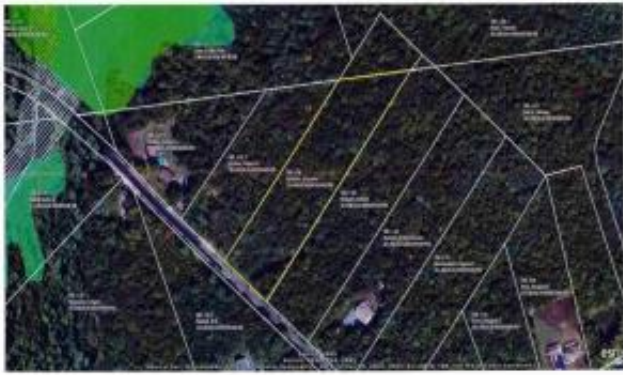

ROOHAH REALTY, INC.